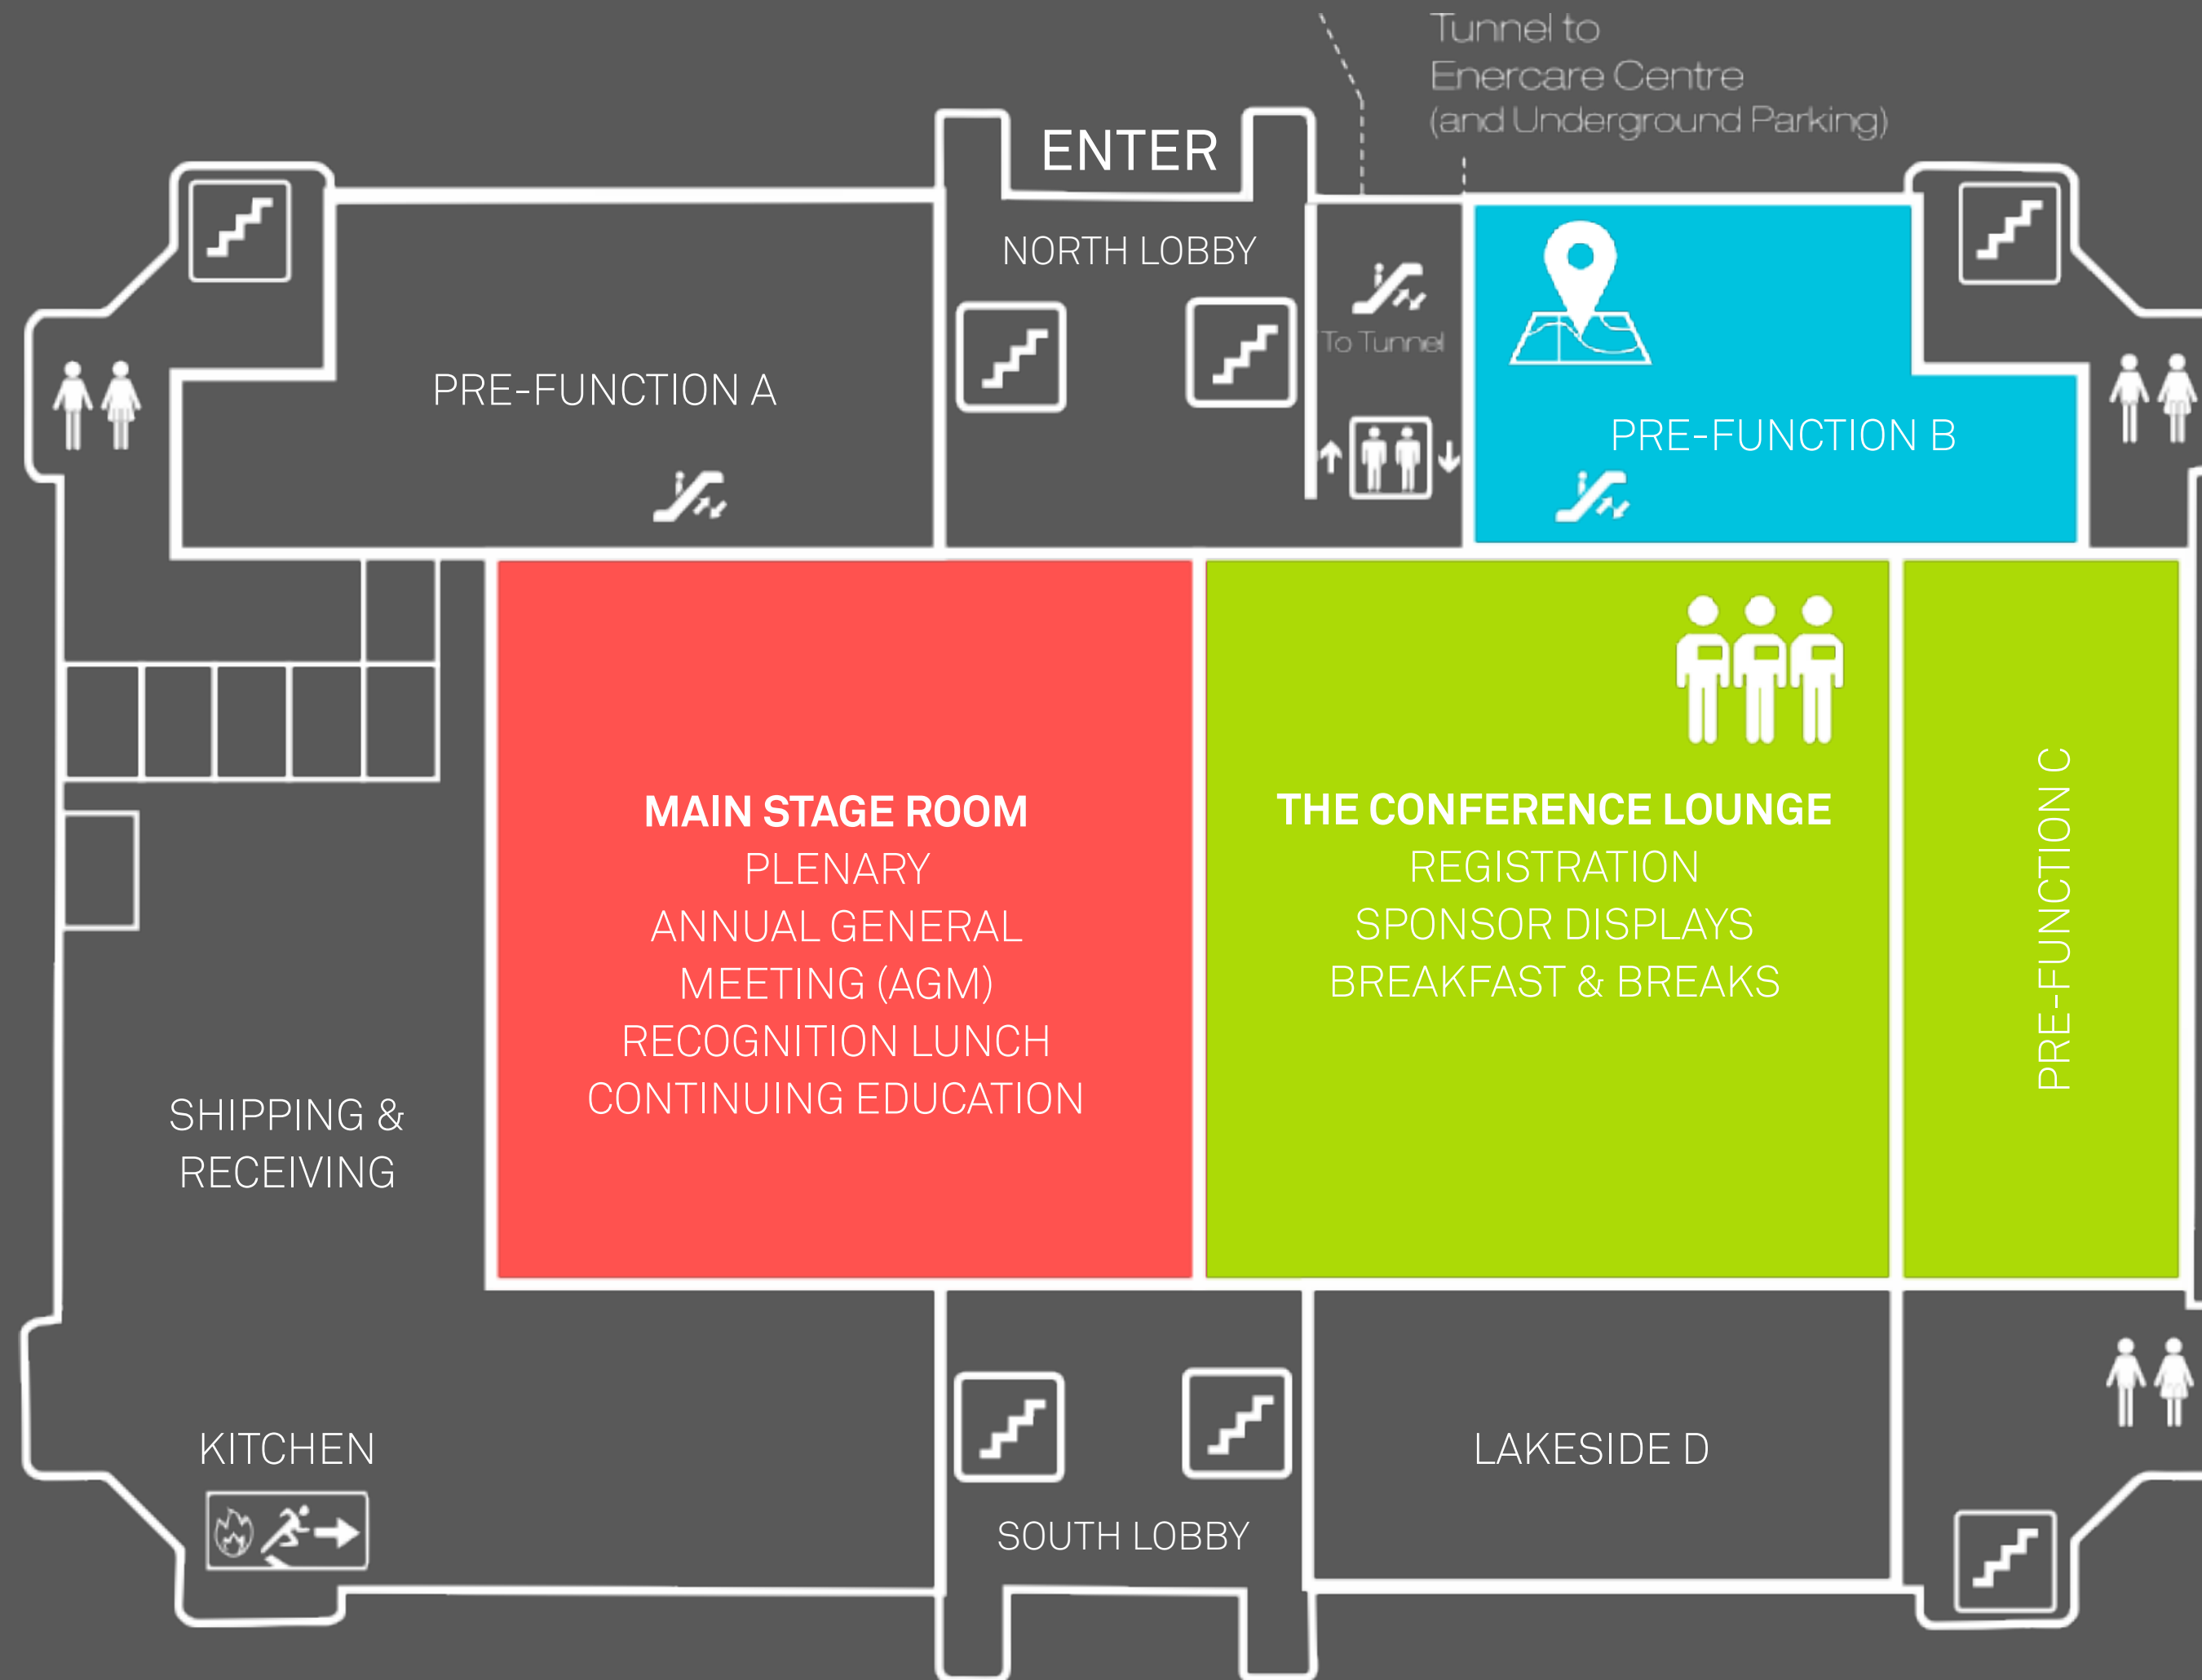

# VENUE MAP || BEANFIELD CENTRE

HOST LOCATION | BEANFIELD CENTRE, 105 PRINCES' BLVD, TORONTO

## FIRST FLOOR

## LEGEND

- REGISTRATION
- TOUR MEETING SPOT
- ESCALATOR
- ELEVATOR
- RESTROOMS
- STAIRS
- EMERGENCY EXIT

## SECOND FLOOR