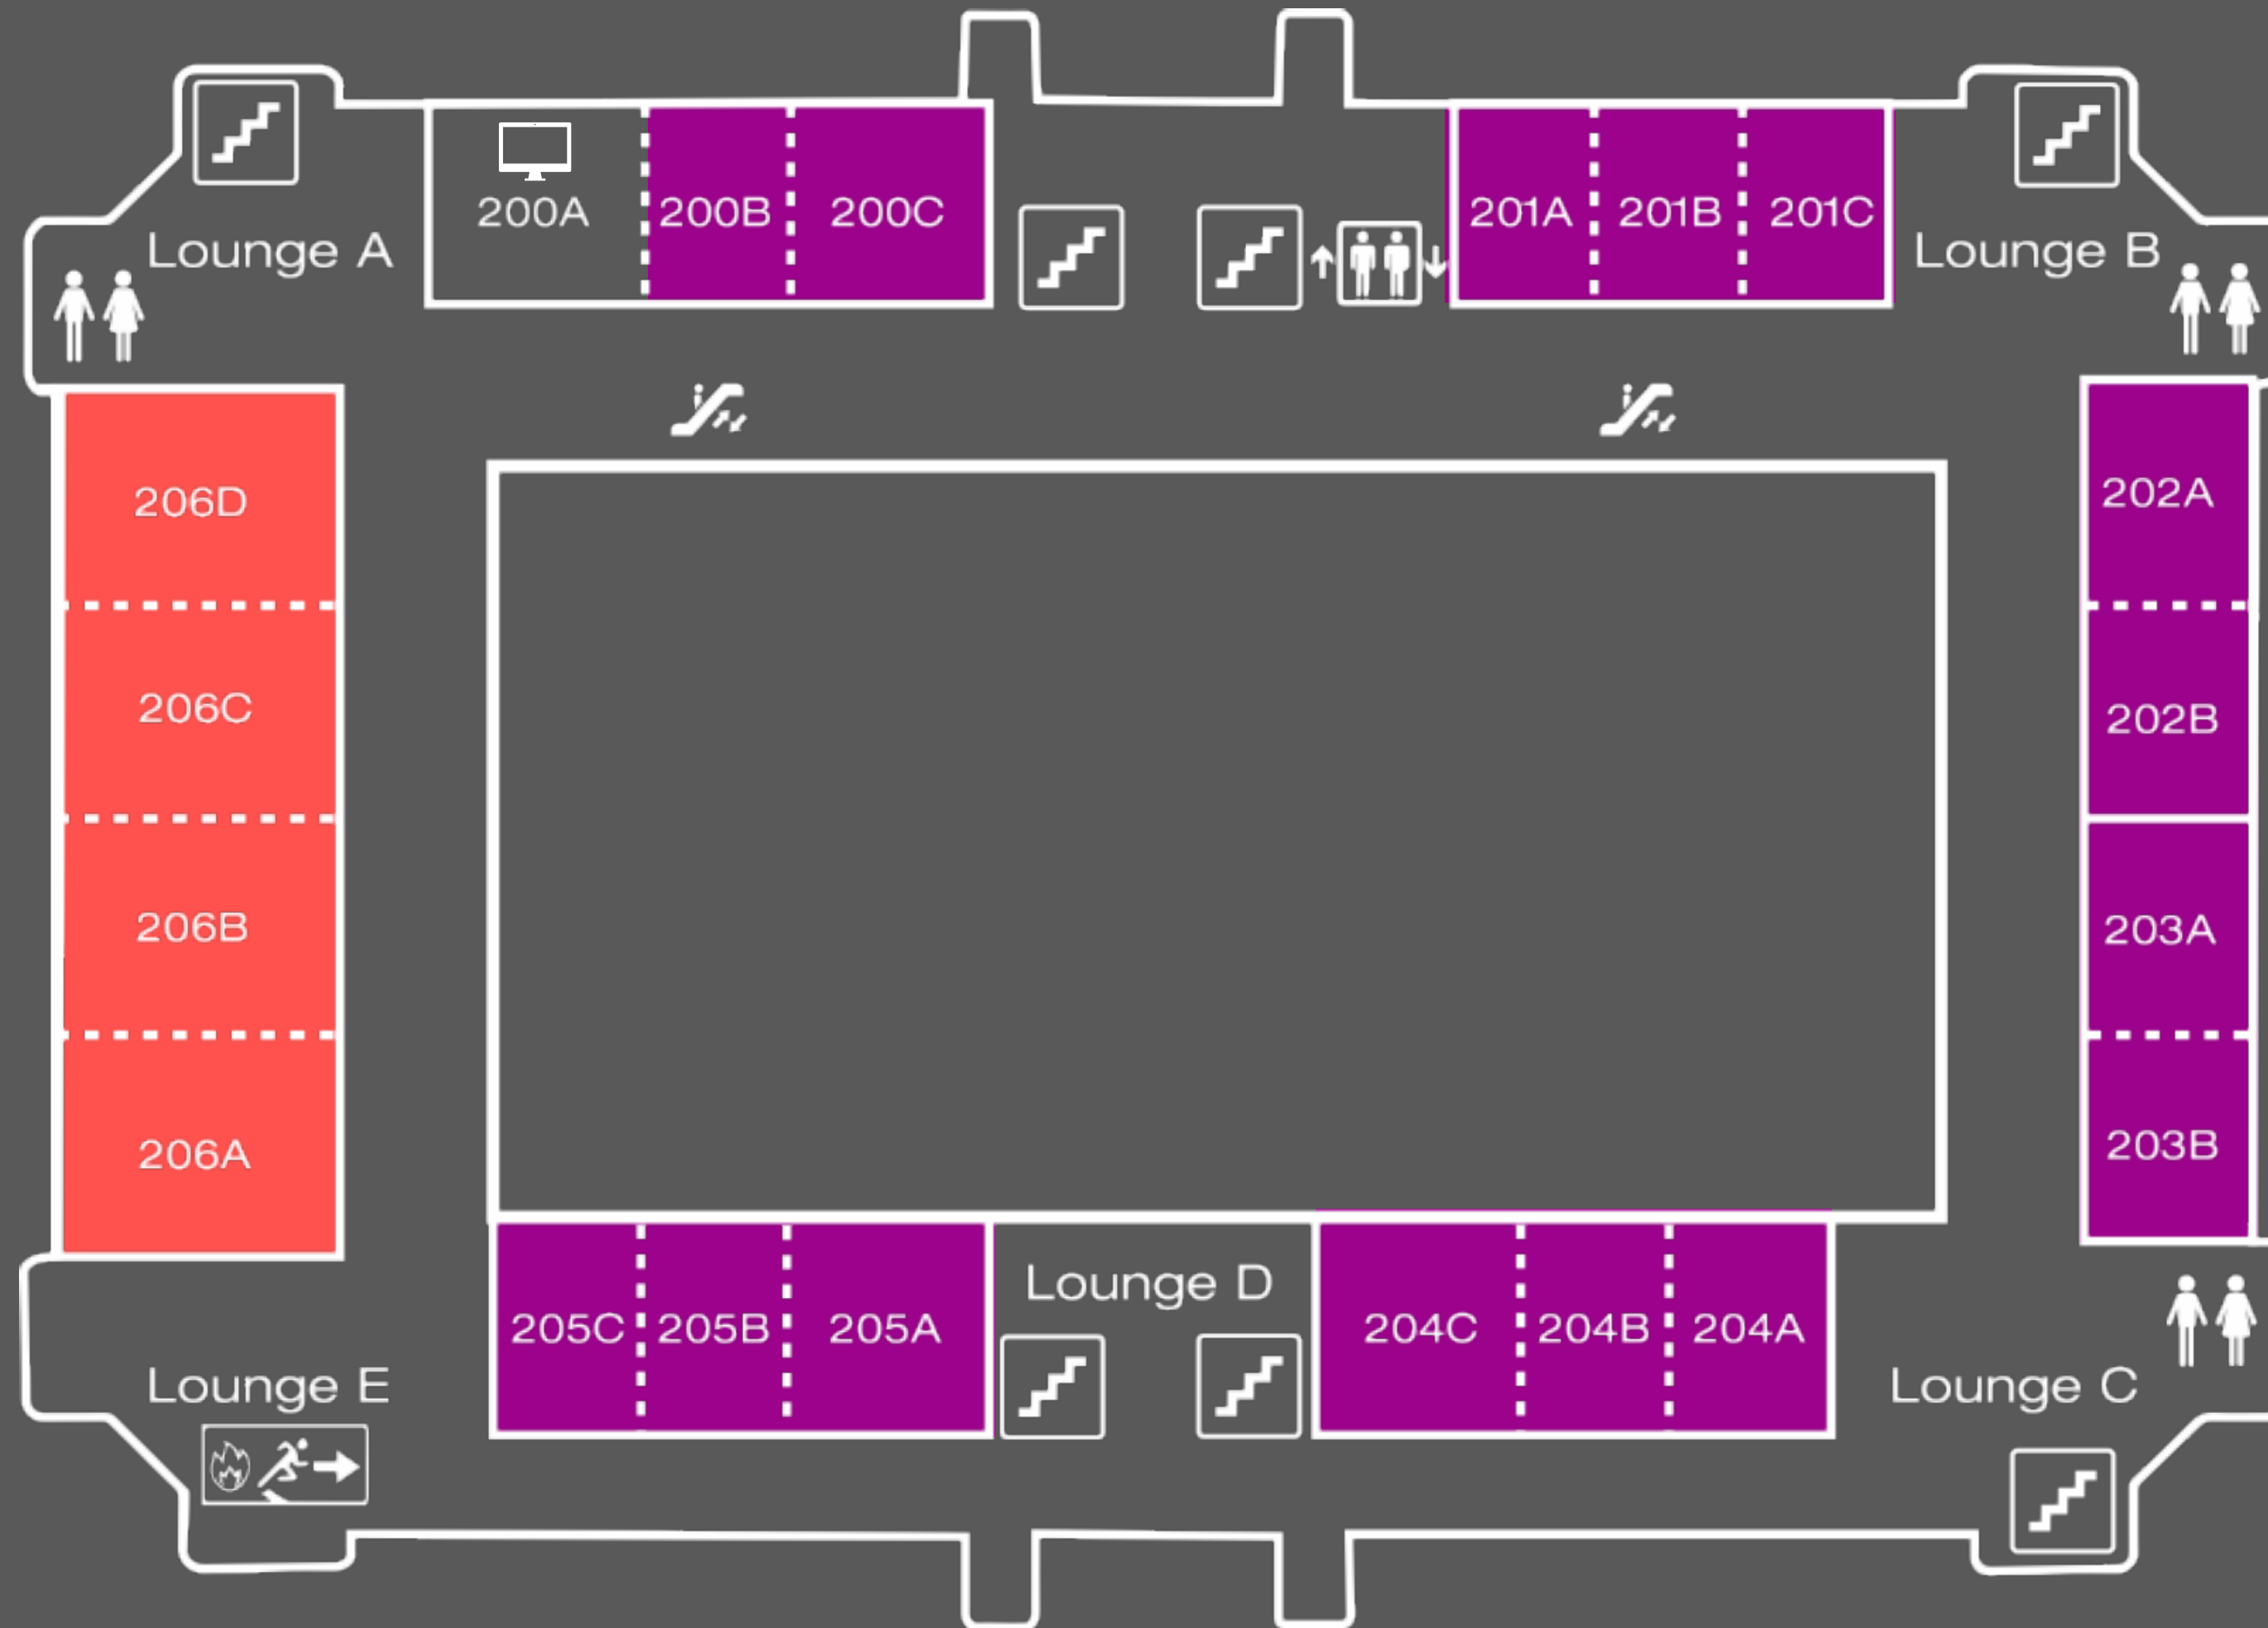

## LEGEND

- REGISTRATION
- TOUR MEETING SPOT
- ESCALATOR
- ELEVATOR
- RESTROOMS
- STAIRS
- EMERGENCY EXIT

# VENUE MAP || BEANFIELD CENTRE

HOST LOCATION | BEANFIELD CENTRE, 105 PRINCES' BLVD, TORONTO

## SECOND FLOOR