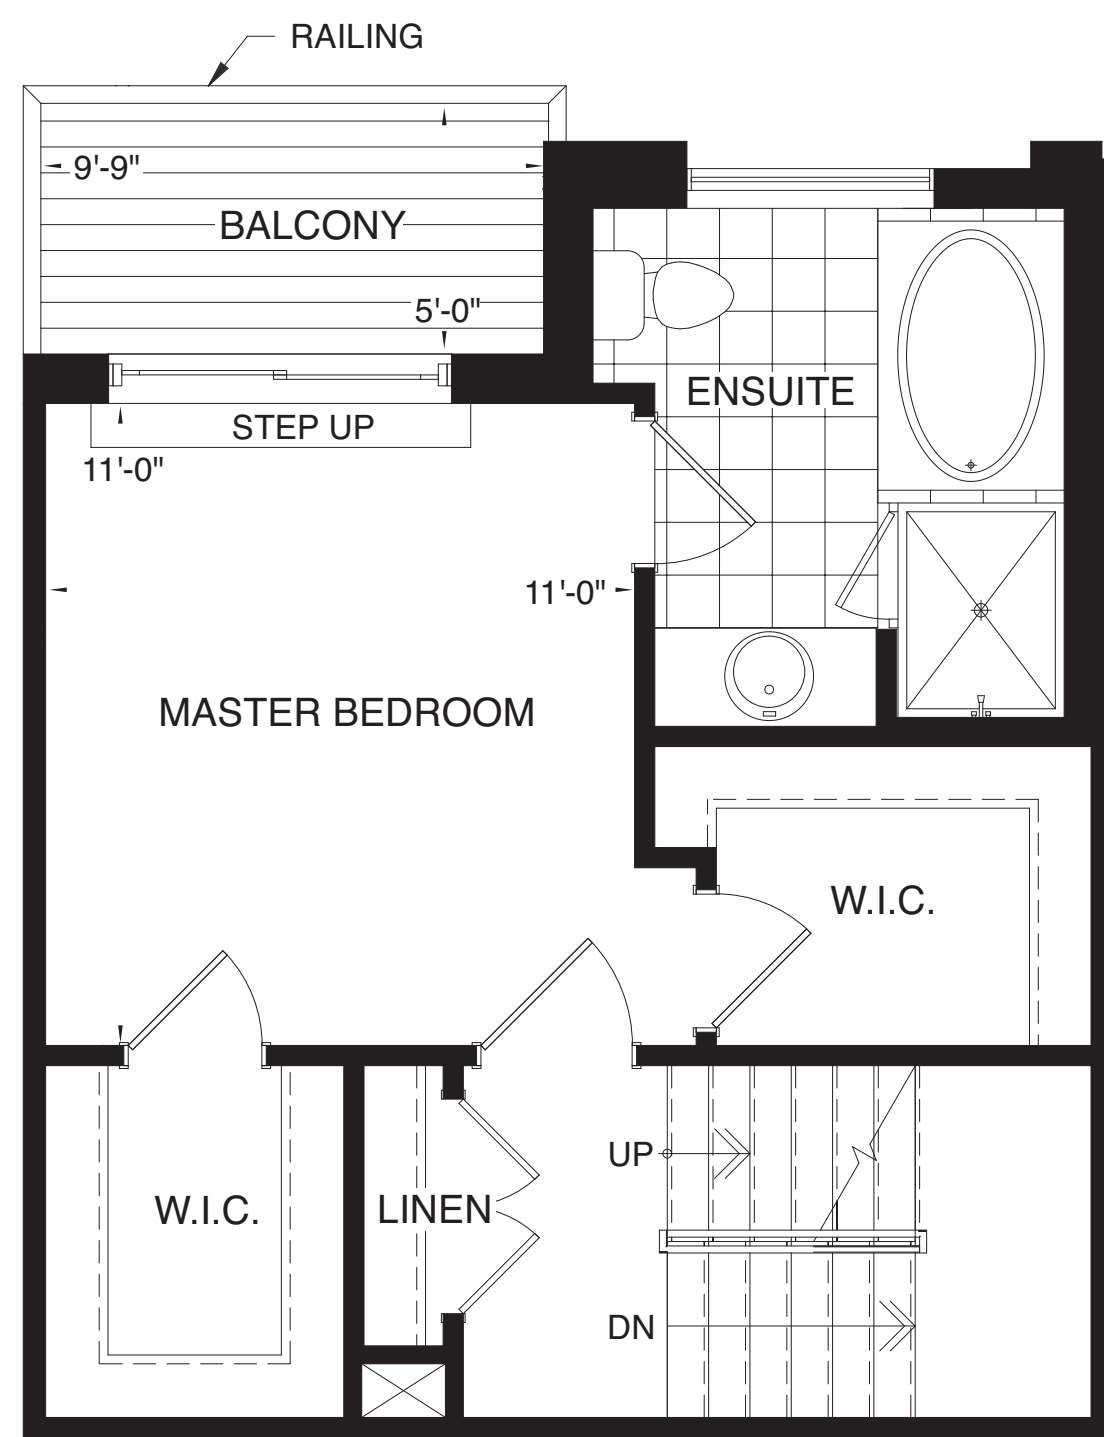

dwell habitat collection
CITY TOWNS

ultra | 3 bedroom | 1506/1600 sq.ft. End Unit | Rooftop Deck 231 sq.ft. (approx.)

habitat collection
ultra

3 Bedroom | 1506/1600 sq.ft. End Unit

Rooftop Deck 231 sq.ft. (approx.)

END UNIT
GROUND FLOOR

INTERIOR UNIT

END UNIT
2ND FLOOR

INTERIOR UNIT

END UNIT
3RD FLOOR

INTERIOR UNIT

END UNIT
ROOFTOP DECK

INTERIOR UNIT