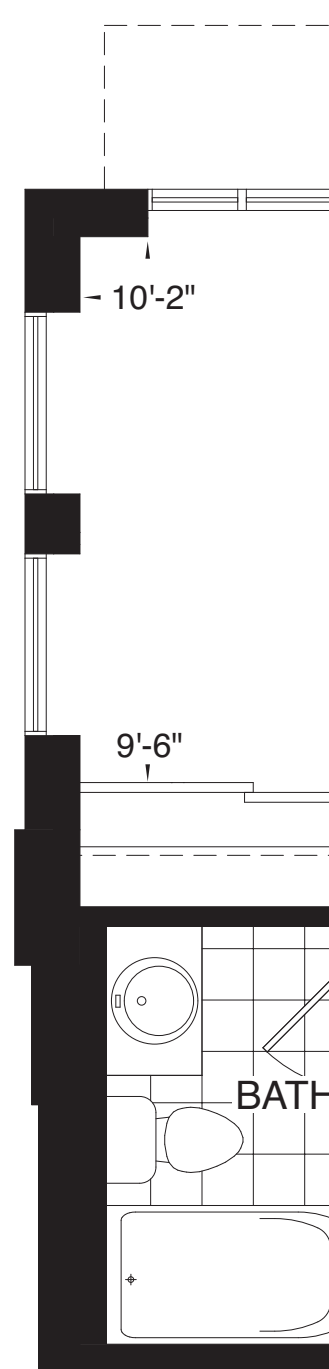

dwell habitat collection
CITY TOWNS

ultra | 3 bedroom | 1506/1600 sq.ft. End Unit | Rooftop Deck 231 sq.ft. (approx.)

habitat collection
ultra

3 Bedroom | 1506/1600 sq.ft. End Unit

Rooftop Deck 231 sq.ft. (approx.)

END UNIT
GROUND FLOOR

INTERIOR UNIT

END UNIT
2ND FLOOR

INTERIOR UNIT

END UNIT
3RD FLOOR

INTERIOR UNIT

END UNIT
ROOFTOP DECK

INTERIOR UNIT