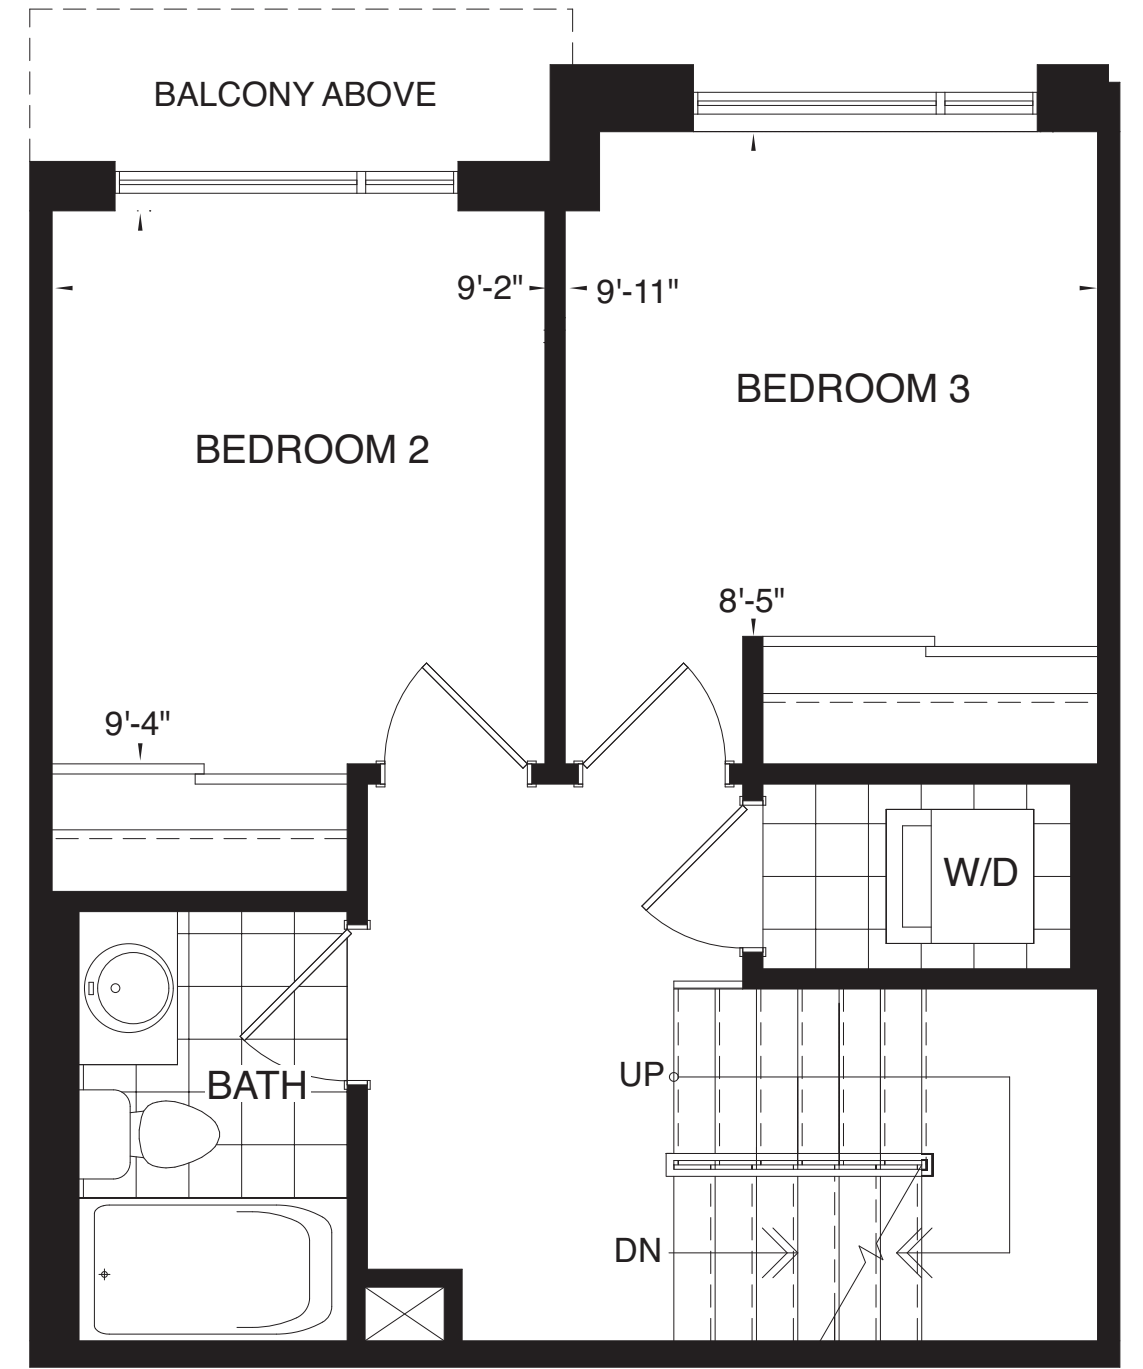

dwell habitat collection
CITY TOWNS

ultra | 3 bedroom | 1506/1600 sq.ft. End Unit | Rooftop Deck 231 sq.ft. (approx.)

habitat collection
ultra

3 Bedroom | 1506/1600 sq.ft. End Unit

Rooftop Deck 231 sq.ft. (approx.)

END UNIT
GROUND FLOOR

INTERIOR UNIT

END UNIT
2ND FLOOR

INTERIOR UNIT

END UNIT
3RD FLOOR

INTERIOR UNIT

END UNIT
ROOFTOP DECK

INTERIOR UNIT