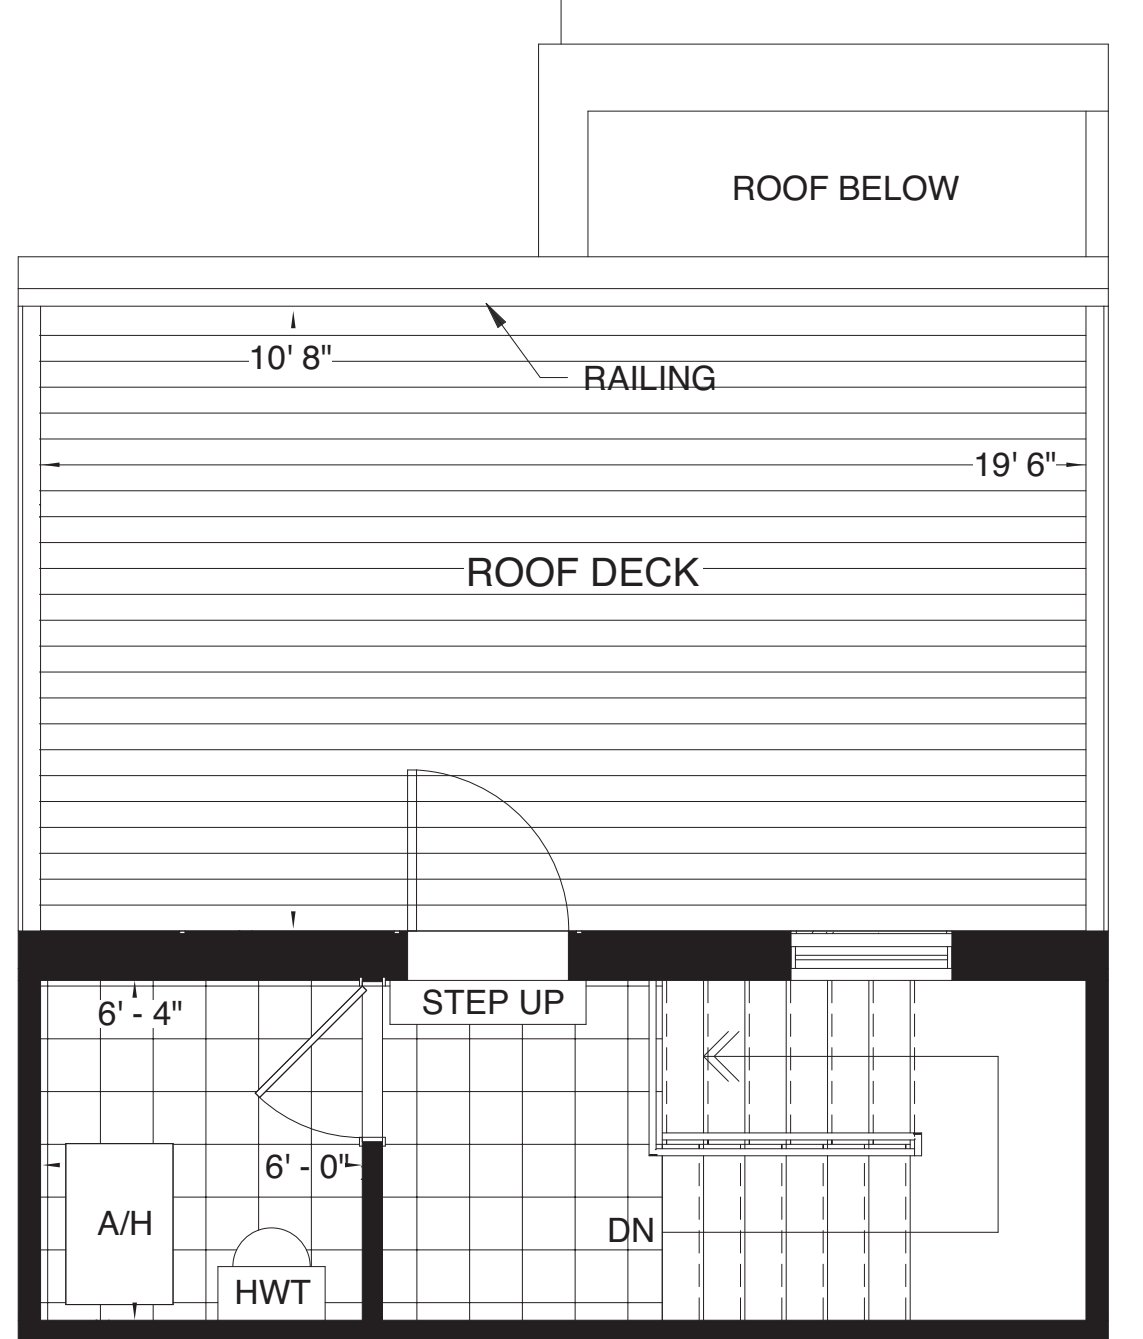

dwell habitat collection
CITY TOWNS

ultra | 3 bedroom | 1506/1600 sq.ft. End Unit | Rooftop Deck 231 sq.ft. (approx.)

habitat collection
ultra

3 Bedroom | 1506/1600 sq.ft. End Unit

Rooftop Deck 231 sq.ft. (approx.)

END UNIT
GROUND FLOOR

INTERIOR UNIT

END UNIT
2ND FLOOR

INTERIOR UNIT

END UNIT
3RD FLOOR

INTERIOR UNIT

END UNIT
ROOFTOP DECK

INTERIOR UNIT