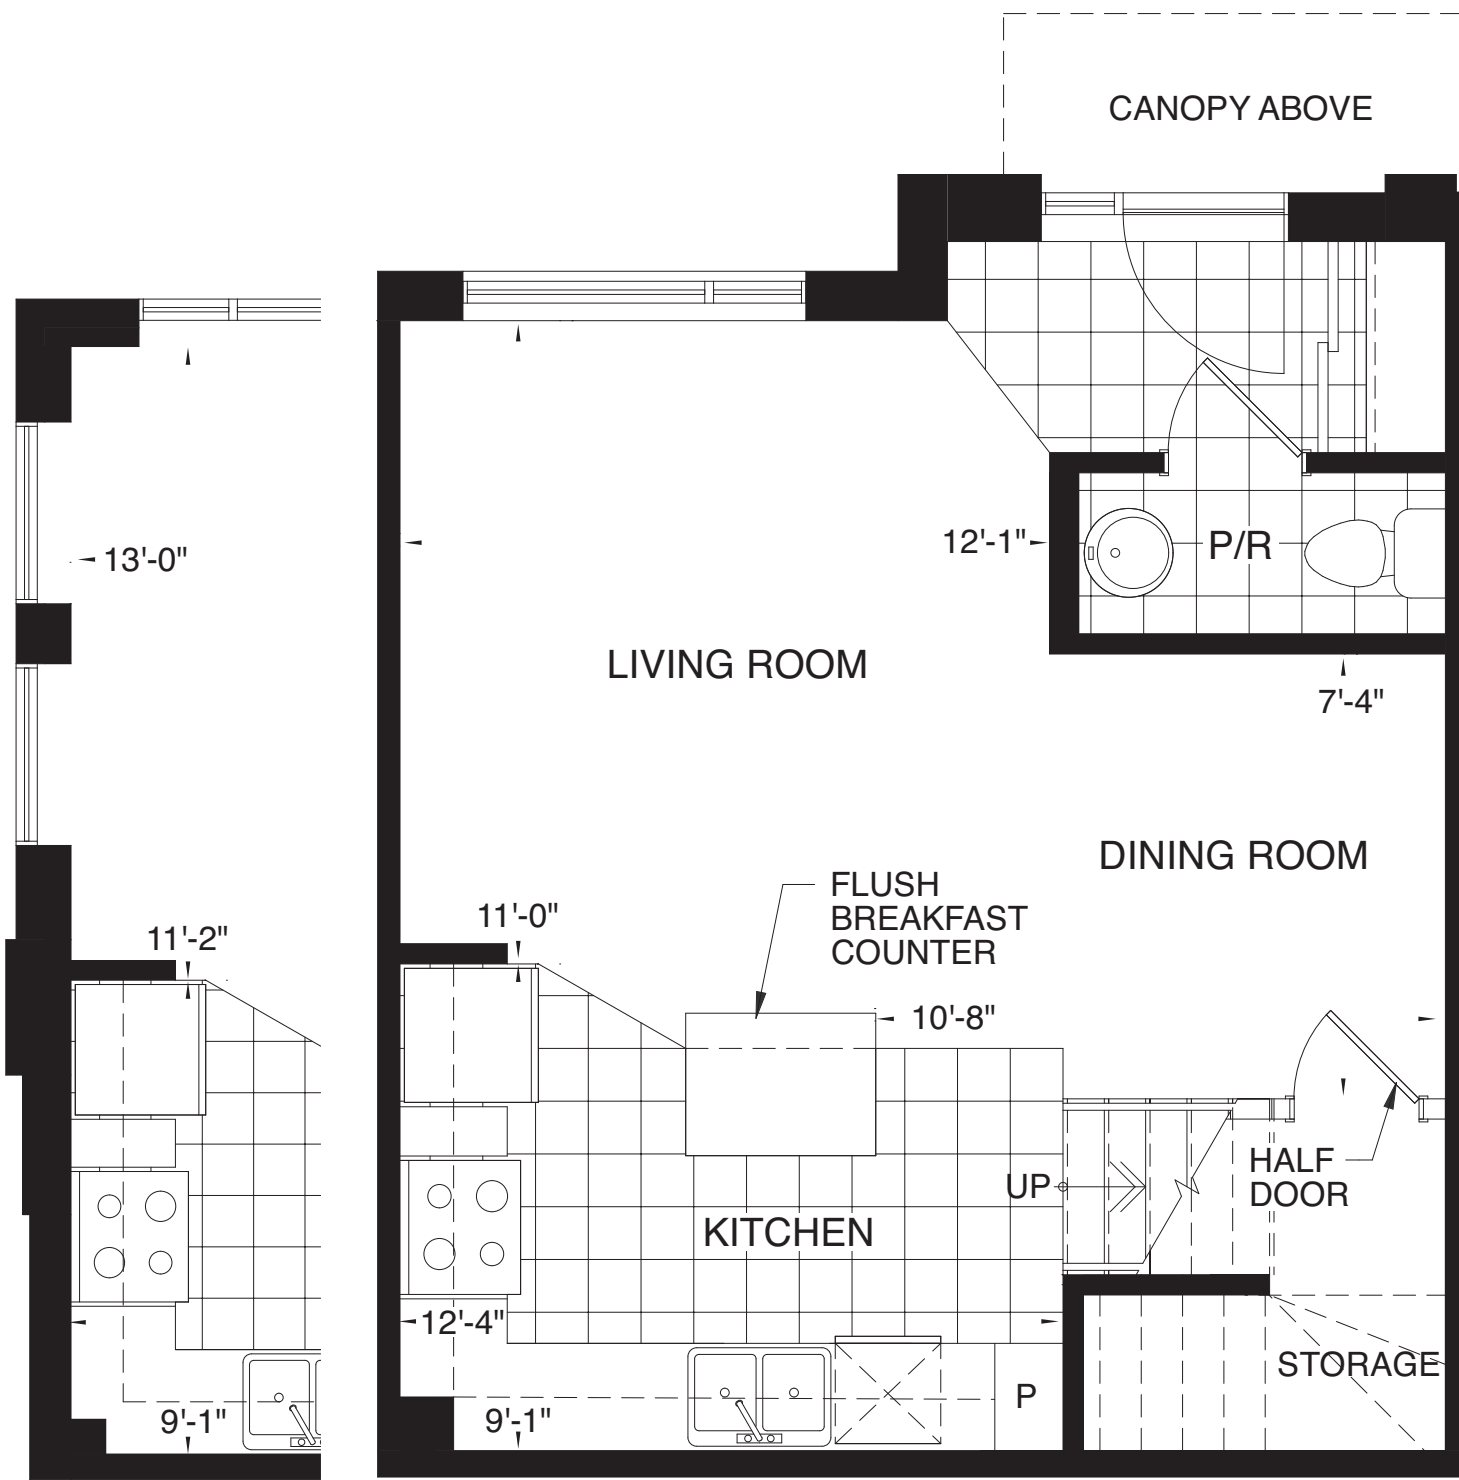

dwell habitat collection
CITY TOWNS

ultra | 3 bedroom | 1506/1600 sq.ft. End Unit | Rooftop Deck 231 sq.ft. (approx.)

habitat collection
ultra

3 Bedroom | 1506/1600 sq.ft. End Unit

Rooftop Deck 231 sq.ft. (approx.)

END UNIT
GROUND FLOOR

INTERIOR UNIT

END UNIT
2ND FLOOR

INTERIOR UNIT

END UNIT
3RD FLOOR

INTERIOR UNIT

END UNIT
ROOFTOP DECK

INTERIOR UNIT